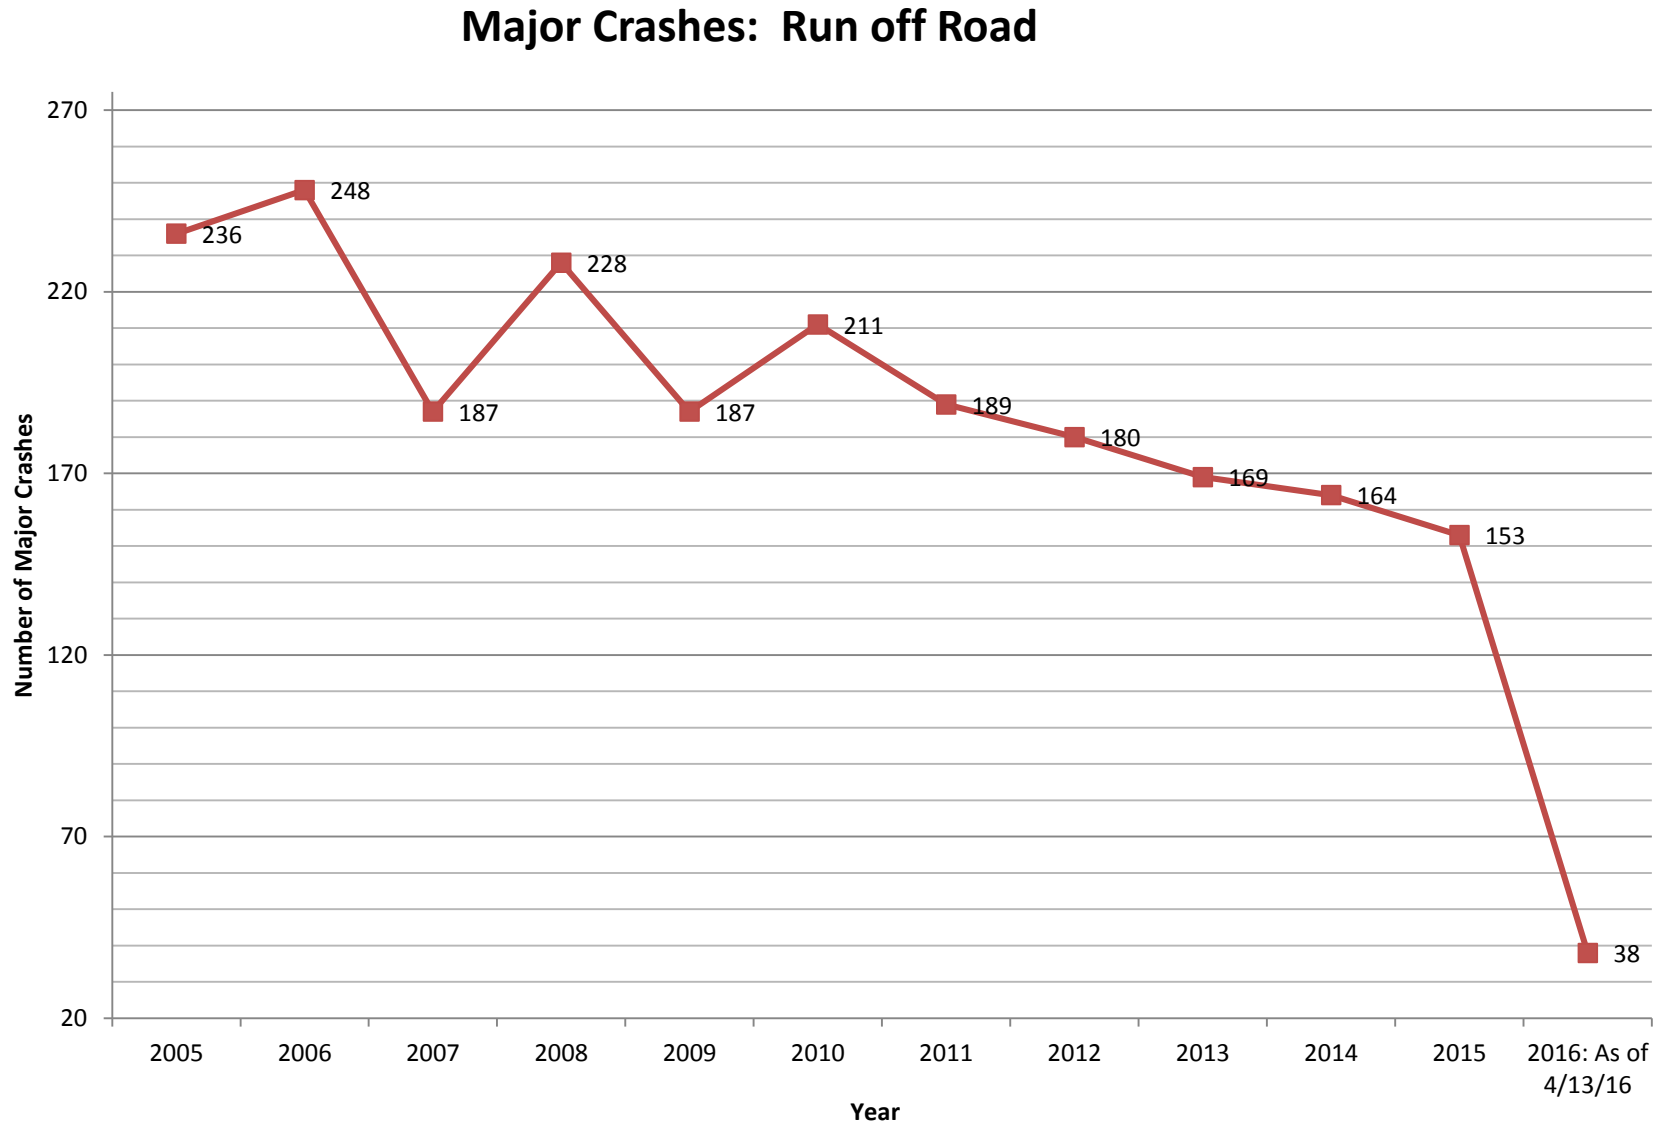

Major Crashes – Run off Road

CEA 1

Data Source: VTrans in-house VCSG dbase. Data reflected as submitted by law enforcement.

Major Crashes where VehCollidedWith is Overturned, GuardRail/Curb, Tree, Pole/Sign, Ledge/Boulder, Other Fixed Object.

Major Crashes involve Fatality and/or Incapacitating Injury.

mw 4/14/16