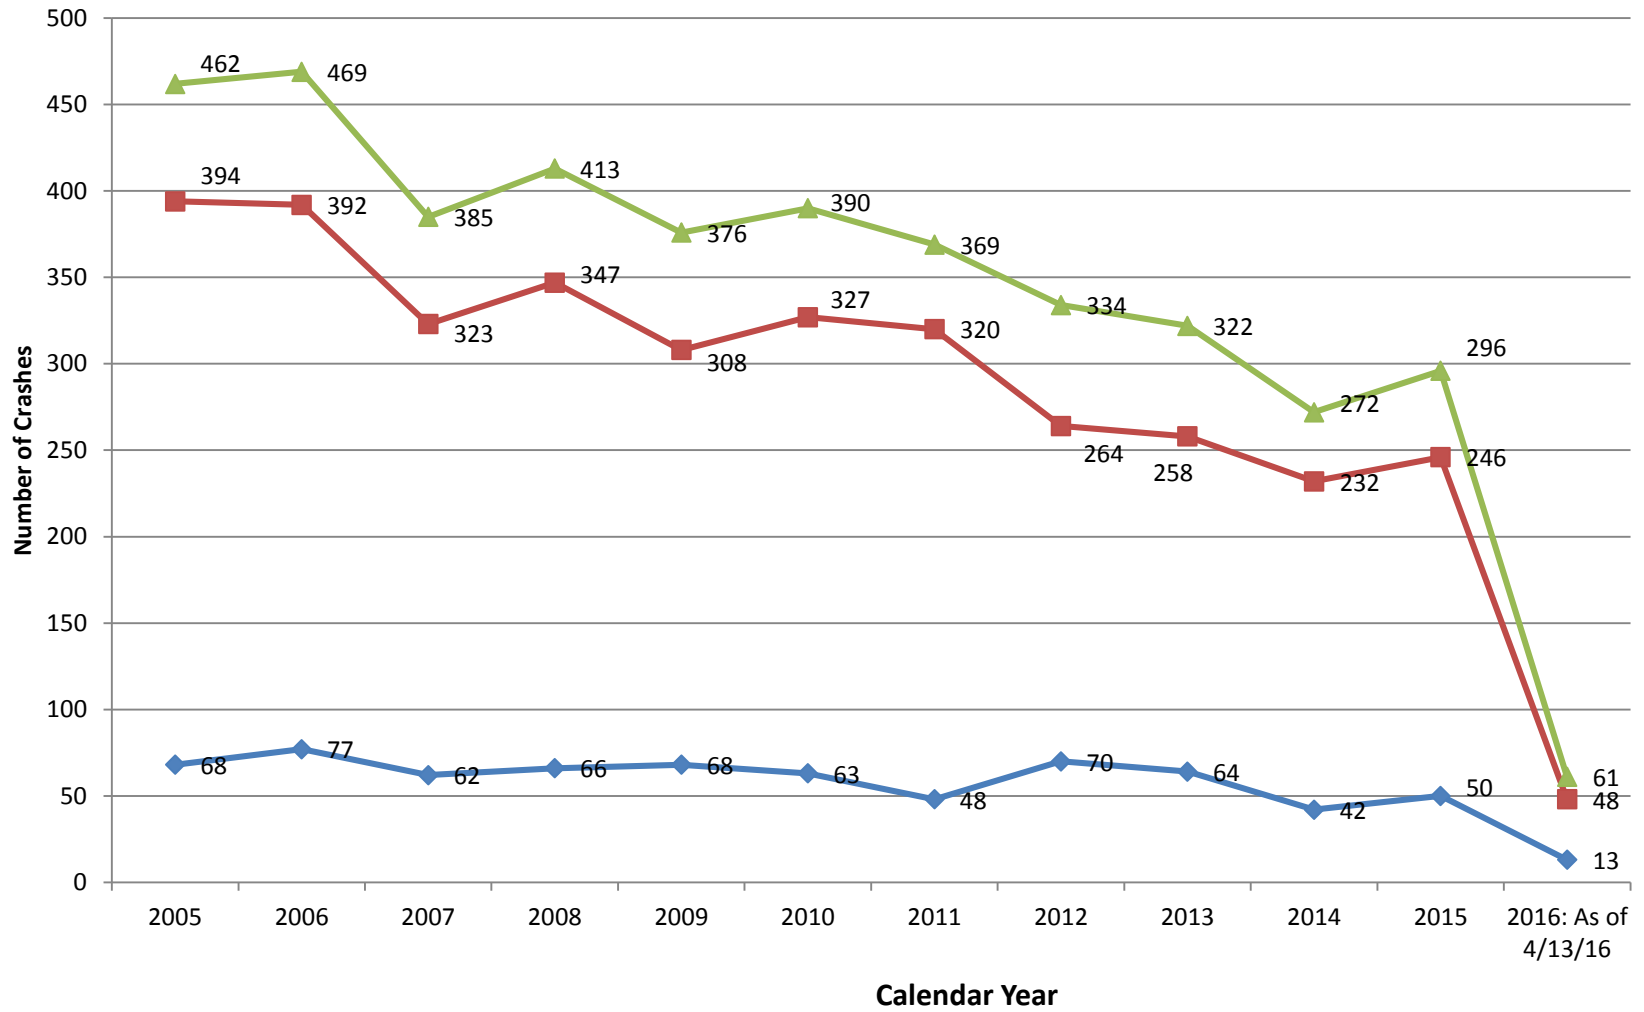

Major Crashes

### Vermont: Major Crashes

◆ Fatal Crashes     
 ■ Incapacitating Injury Crashes     
 ▲ Total # of Major Crashes

Data Source: VTrans in-house VCSG dbase and FARS. Data reflected as submitted by law enforcement.  
 Major Crash involves Fatality and/or Incapacitating Injury. mw 4/14/16