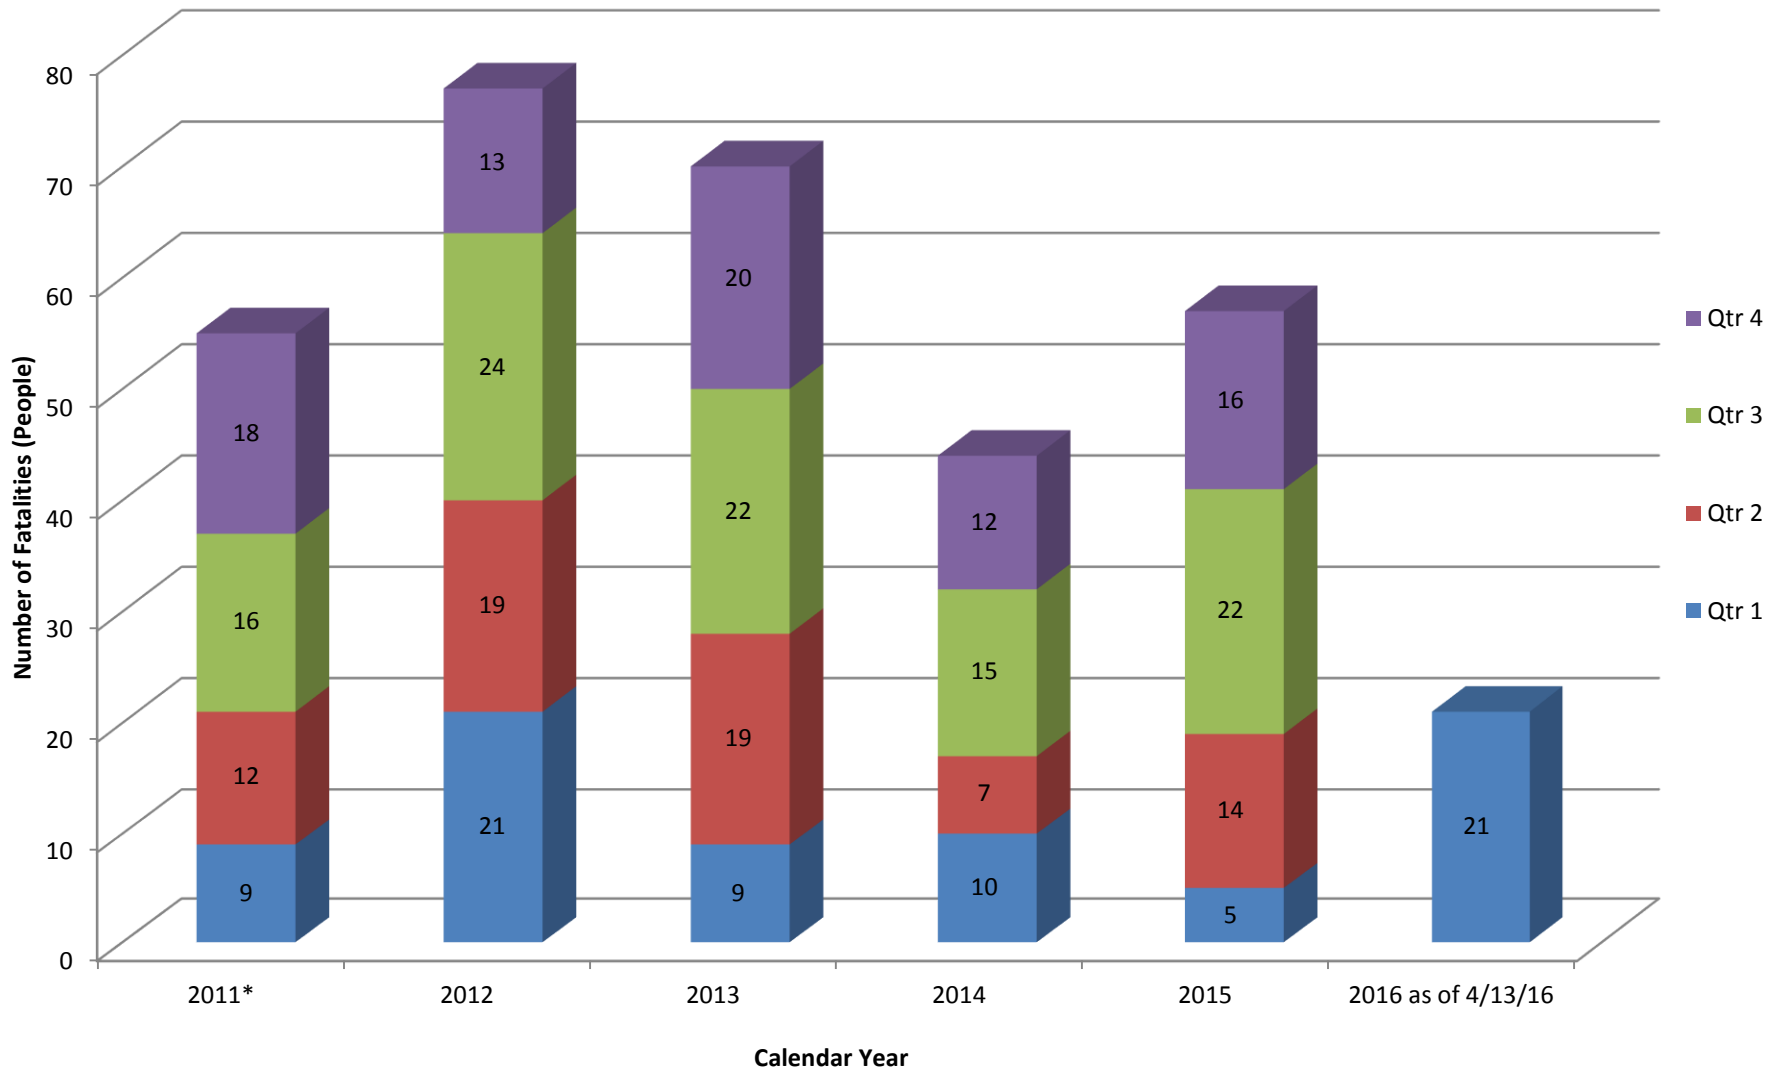

### Vermont Highway Fatalities by Calendar Year Quarter

Data Source: VT FARS and VTrans database.

2011\* note for triple fatalities in one crash on I-89.

MW